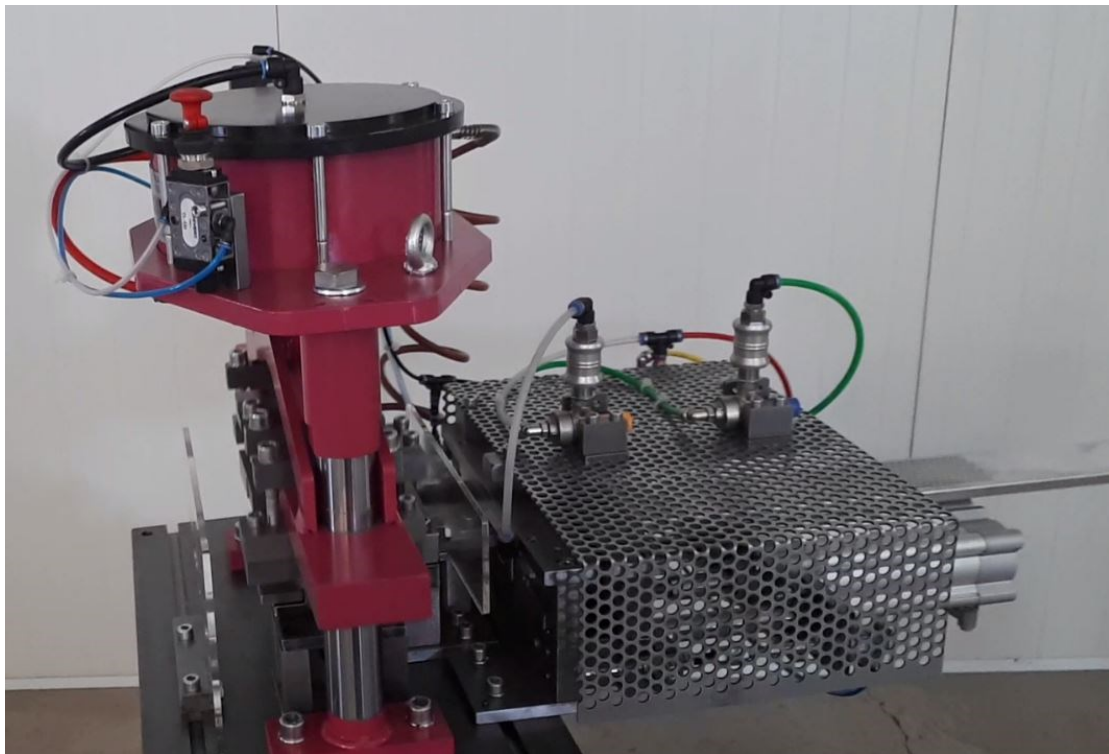

## 3760 3834 Automatic Cutting of Angles from Aluminium Profile

-Size of Profile	:	Angle 20x20 to 60x60
-Thickness of Profile	:	Option
-Length of the Produced Angle	:	0.5mm to 100mm
-Productivity	:	One piece per 2 seconds
-Power	:	Pressured Air 6-8 Bar